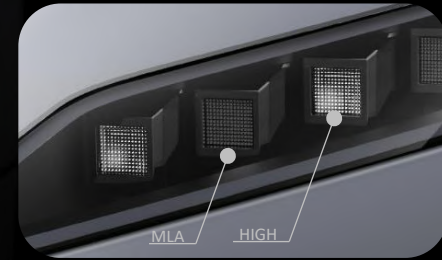

■ Base Color : Gold

For Luxury

MLA Jewelry Edition

■ Base Color : Black

For Super sports

Thank you