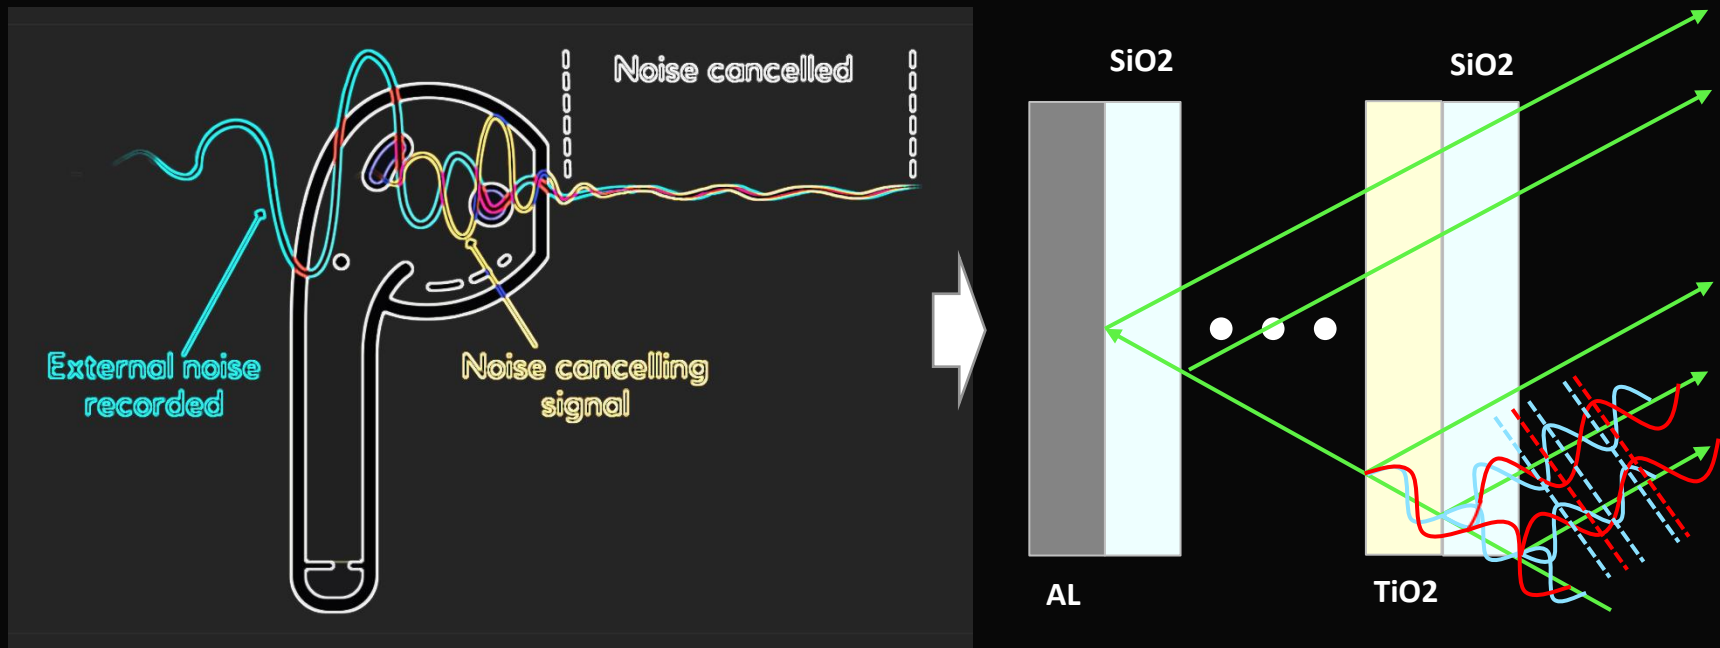

COLOR MLA headlights

HyeongDo Kim

kimhd@slworld.com

MLA headlights

[GV60]

[GV60 Magma]

[GV70]

[GV80]

[G80]

[G90]

MLA Jewelry Edition

■ Base Color : Red

MLA Jewelry Edition

■ Base Color : Blue

For Eco-friendly

MLA Jewelry Edition

■ Base Color : Gold

For Luxury

MLA Jewelry Edition

■ Base Color : Black

For Super sports

Thank you