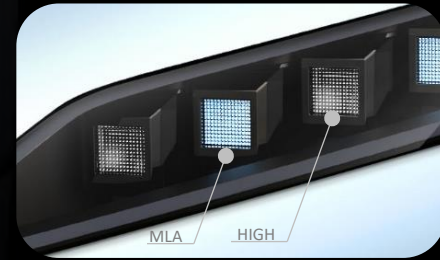

[G80]

[G90]

MLA Jewelry Edition

■ Base Color : Red

MLA Jewelry Edition

■ Base Color : Blue

For Eco-friendly

MLA Jewelry Edition

■ Base Color : Gold

For Luxury

MLA Jewelry Edition

■ Base Color : Black

For Super sports

Thank you