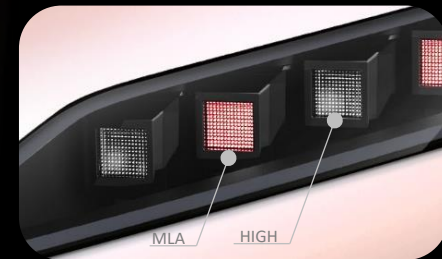

[G80]

[G90]

MLA Jewelry Edition

■ Base Color : Red

MLA Jewelry Edition

■ Base Color : Blue

For Eco-friendly

MLA Jewelry Edition

■ Base Color : Gold

For Luxury

MLA Jewelry Edition

■ Base Color : Black

For Super sports

Thank you